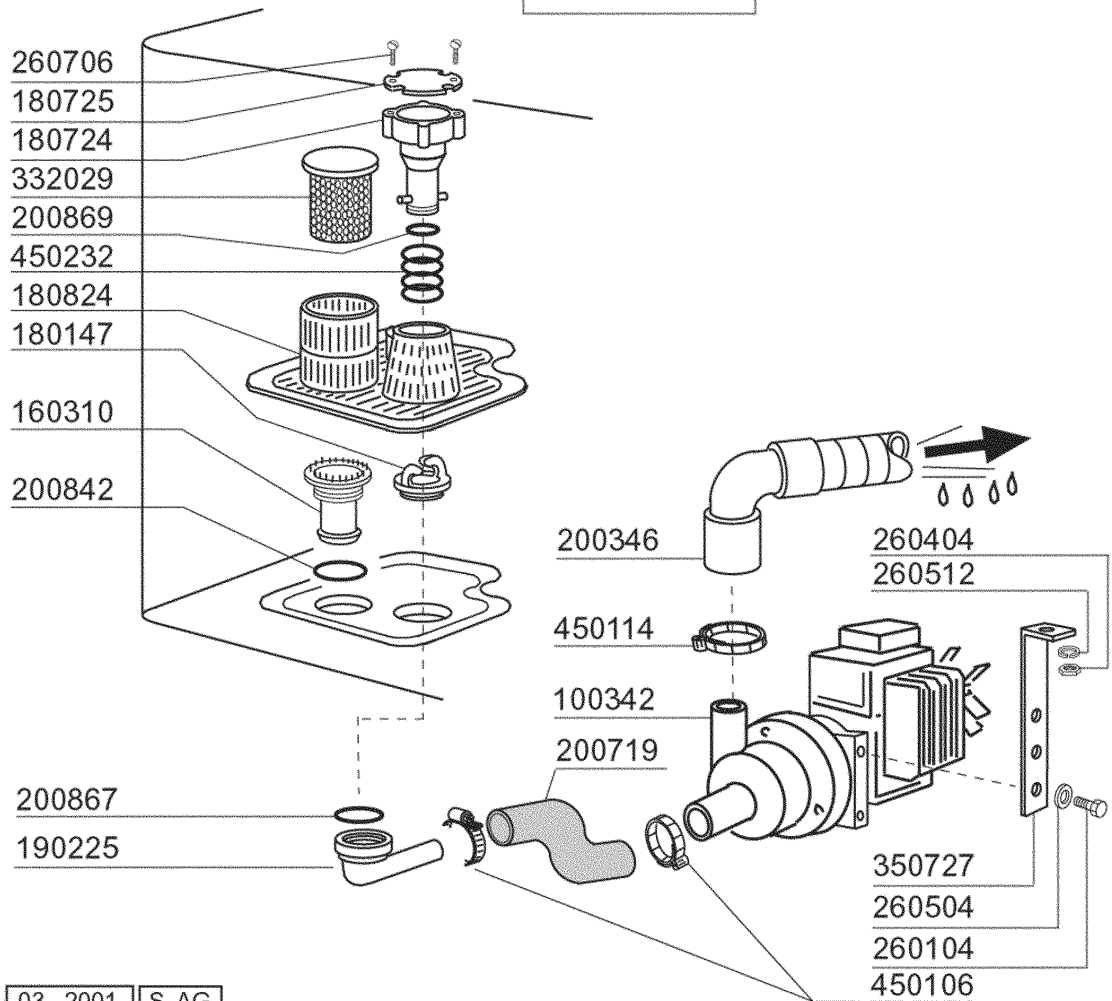

## 8 - Rinse aid injector

CODE	DESCRIPTION
160714	PLUG FOR RINSE AID INJECTOR MO
170701	LOCK NUT 1/2" F.INJECTOR
180306	NIPPLE F.RINSE AID INJECTOR
190107	COVER FOR RINSE AID DISPENSER
190108	VOLUTE FOR RINSE AID DISPENSER
190803	GASKET SUPPORT RING F.INJECT
191018	FILTER SUPPORT RINSE AID INJEC
200444	SUCTION VALVE RINSE INJECTOR
200816	O-RING 2,5X59,2X64,2 RINSE INJ
200825	O-RING 3X5X11 RINSE INJECTOR
200861	O-RING 14X18X2
260142	SCREW TE 4X16
260213	SCREW TCP 5X25
260402	STAINLESS STEEL NUT D4 UNI 55
260404	STAINLESS STEEL NUTS D6 UNI 55
260512	ST/ST GROWER WASHER D6
330543	FILTER RINSE AID INJECTOR D.17
340483	PISTON FOR RINSE AID DISPENSER
381105	DIAPHRAGME DISC
440405	GASKET FOR RINSE AID INJ.
450214	SPRING RINSE AID INJECTOR
620120	RINSE AID INJECTOR
630614	DIAPHRAGM RINSE INJECTOR

**9 - Rack**

<b>CODE</b>	<b>DESCRIPTION</b>
520137	COMBINATION RACK 350X350X170H
520631	SAUCERS INSERT
660519	2-PLACES CUTLERY HOLDER

10 - Detergent dispenser

10 - 2000 S. AG. 01

**10 - Detergent dispenser**

<b>CODE</b>	<b>DESCRIPTION</b>
160132	HOSE 5X7
180726	STREINER FOR RINSE AID INJECTO
200467	DUTRAL GASKET F. AIR TRAP
200608	DETERGENT DISPENSER HOSE
251213	INJECTIOR S/S FOR DETERGENT IN
260223	M5X12 MSH/HD SCREW SPECIAL S/S
260403	NUTS D.5
260408	S/S NUTS D.12
260503	STAINL.STEEL FLAT WASHER D5 UN
260511	GROWER WASHER D.5
331913	BRACKET
440632	DETERGENT INJECTOR