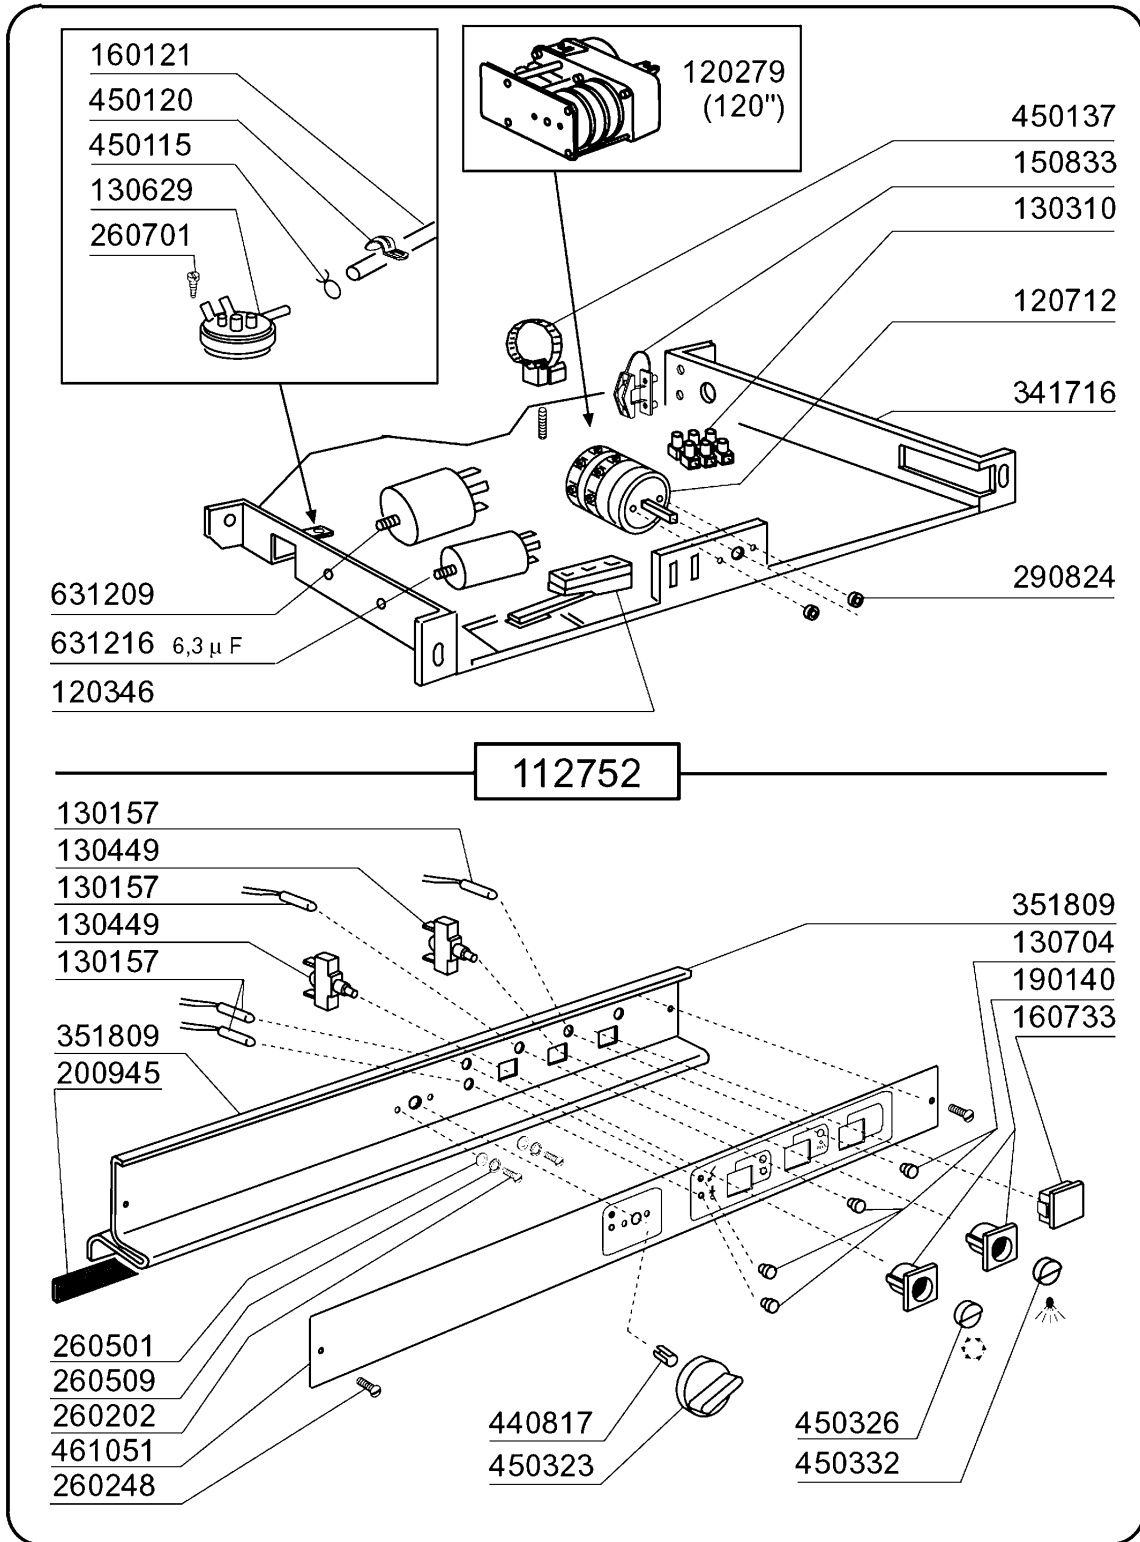

03 - 2001 | S. AG.