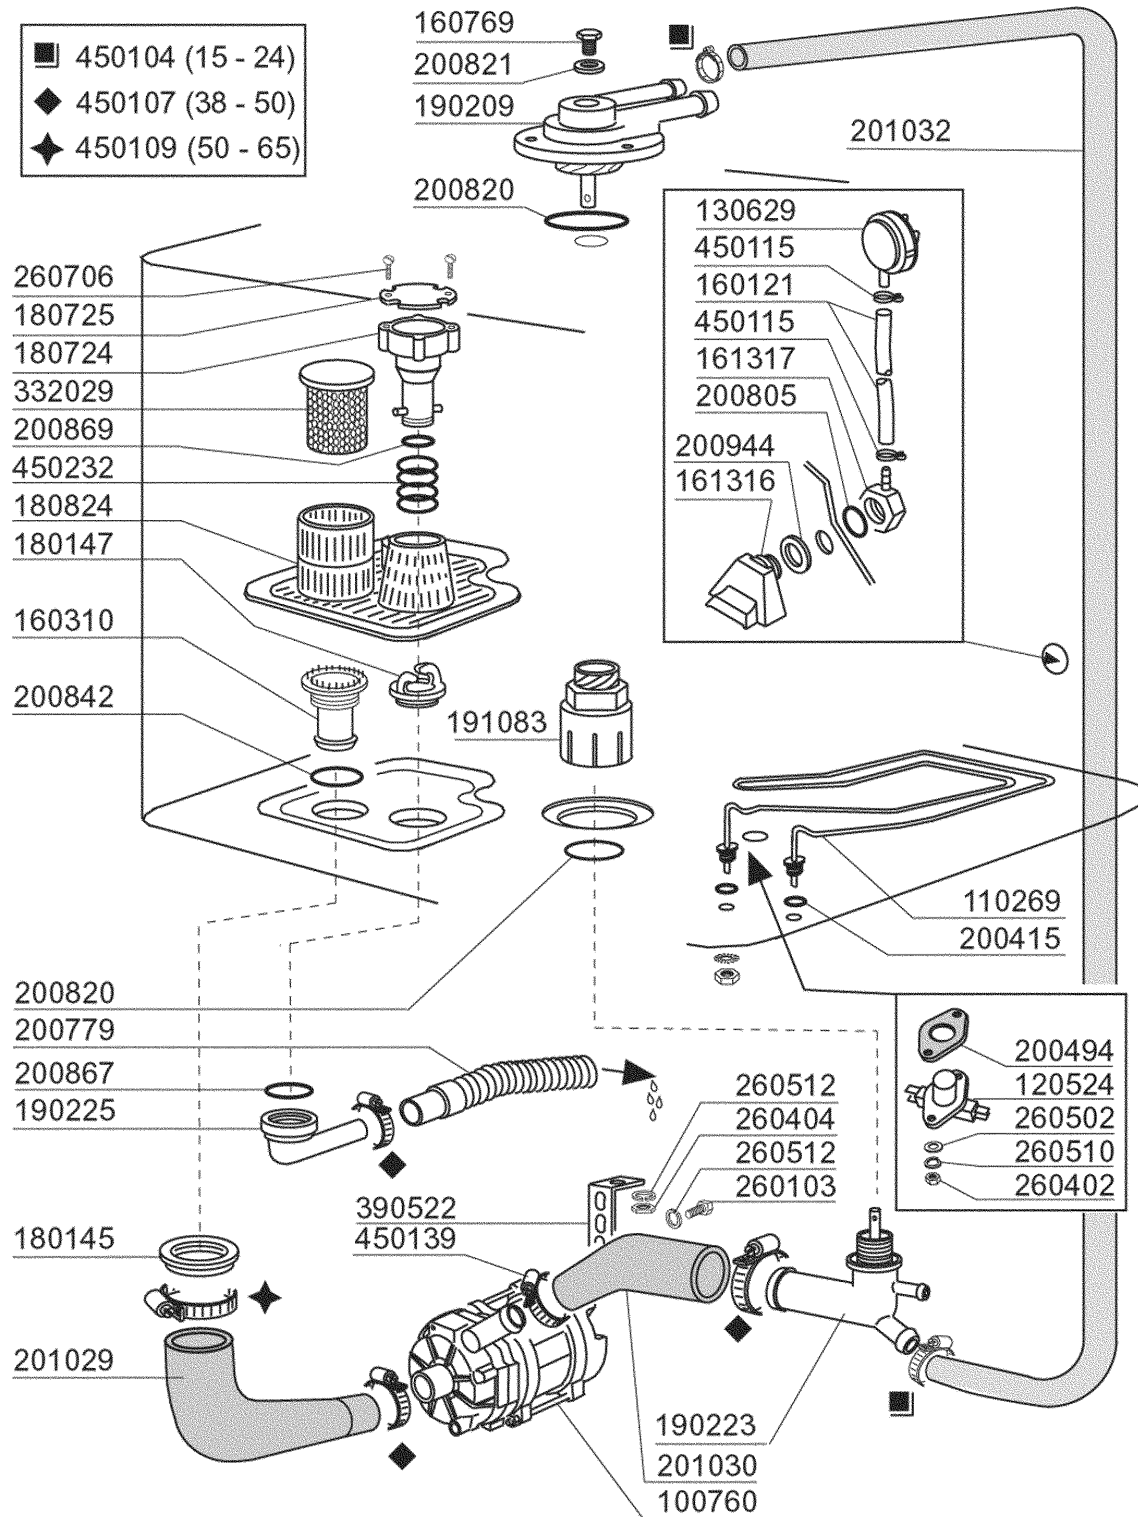

## 2 - Hood

CODE	DESCRIPTION
150838	CABLE HOLDER FOR BHC
160542	SCREW SUPPORT
160720	PLUG HEYCO D.8
160788	PLUG
160789	NUT
160838	SLIDING WASHER TIE ROD FC
160905	SLIDING PLATE F. TIE ROD
180506	DOOR CATCH BR-BC-FC
190619	DOOR CATCH B-F-R
190657	RACK STOP BHC
200415	AIR TRAP GASKET -F2 18,5X10X3
200433	SPONGY RUBBER RECT. 6X2,5 ADHE
200943	GASKET
200945	DOOR GASKET BHC
210207	FOOT BHC
210405	PLUG FOR HANDLE
260104	STAINL.ST TE-SCREW A2 6X16 UNI
260126	SCREW TE 5X12
260138	SCREW TE 4X10
260139	SCREW TE 5X16
260238	M4 X 10 MUSH/HD SCREW
260326	SCREW TS 5X10
260404	STAINLESS STEEL NUTS D6 UNI 55
260414	SELF-LOCKING NUT M5
260418	SELF-LOCKING NUT M4
260503	STAINL.STEEL FLAT WASHER D5 UN
260511	GROWER WASHER D.5
260512	ST/ST GROWER WASHER D6
260712	SCREW 2,9X9,5
260713	SCREW 3,9X16
260714	SCREW 4,2X19
261013	SCREW
261015	SCREW 3,9X13
322381	TOP PANEL
322710	RACK GUIDE FOR BHC-S
323037	PANEL FOR DOOR
323038	PANEL
330235	ROD FOR BHC DOOR
331079	DOOR HANDLE
342087	PIN
342701	PIN FOR TIE ROD
351400	PANEL
351401	PANEL
351748	FRONT PANEL
351953	BACK PANEL
390179	PANEL
390712	BUSH
411010	DOOR MAGNET
450234	SPRING
450821	SPRING CLIP FASTENER SNU 3634
450829	DOOR BRACKET BHC
450831	SCREW SUPPORT
463158	PLATE

#### 4 - Wash arm

CODE	DESCRIPTION
140108	PLATE FOR WASH ARM
160718	PLUG F. RINSE ARM F2-C34M
160719	PLUG FOR WASH ARM D.18
170704	RINSE NOZZLE BOTTOM F-B-C33
170911	RINSE JET B23-F2-C34
170922	WASH JET LEFT DLX-ULX
170923	WASH JET RIGHT ULX-DLX
170928	IDLE JET F2-C-GRAY
170929	RINSE JET F2-C-GRAY
170930	IDLE JET F2-C-GRAY
170952	WASH JET BC HR
180213	FLANGE F.JET LOCKING F2-C34
190617	BUSH
191022	WASH ARM CENTRAL CROSS F-B
191055	CENTRAL CROSS F.UPPER WASH ARM
200818	O-RING 1,78 X 6,75 X 10,31
200824	O-RING 1,78X12,42X15,98
260149	SCREW TE 4X25
260151	SCREW TE 4X12
260402	STAINLESS STEEL NUT D4 UNI 55
261009	RETAIN.SCREW FOR WASH-RINSE AR
420563	ARM BHC-S
420564	ARM BHC-S