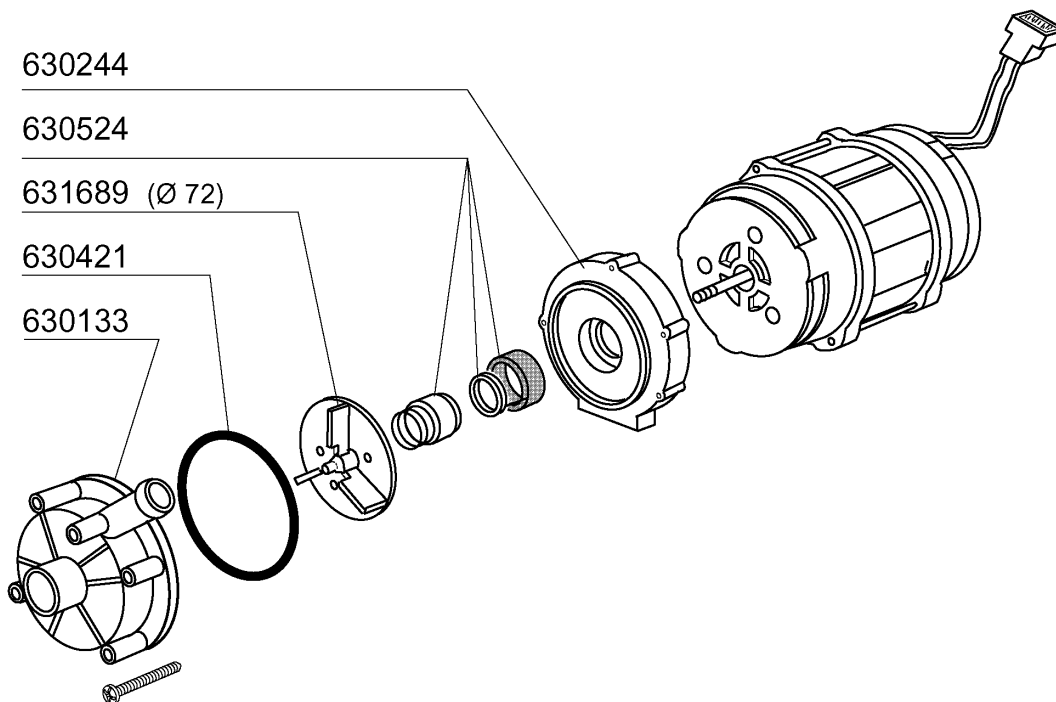

sino alla matricola - jusqu'à la matr. - up to serial no. - bis Seriennr. - hasta la matr. 9400/08/01