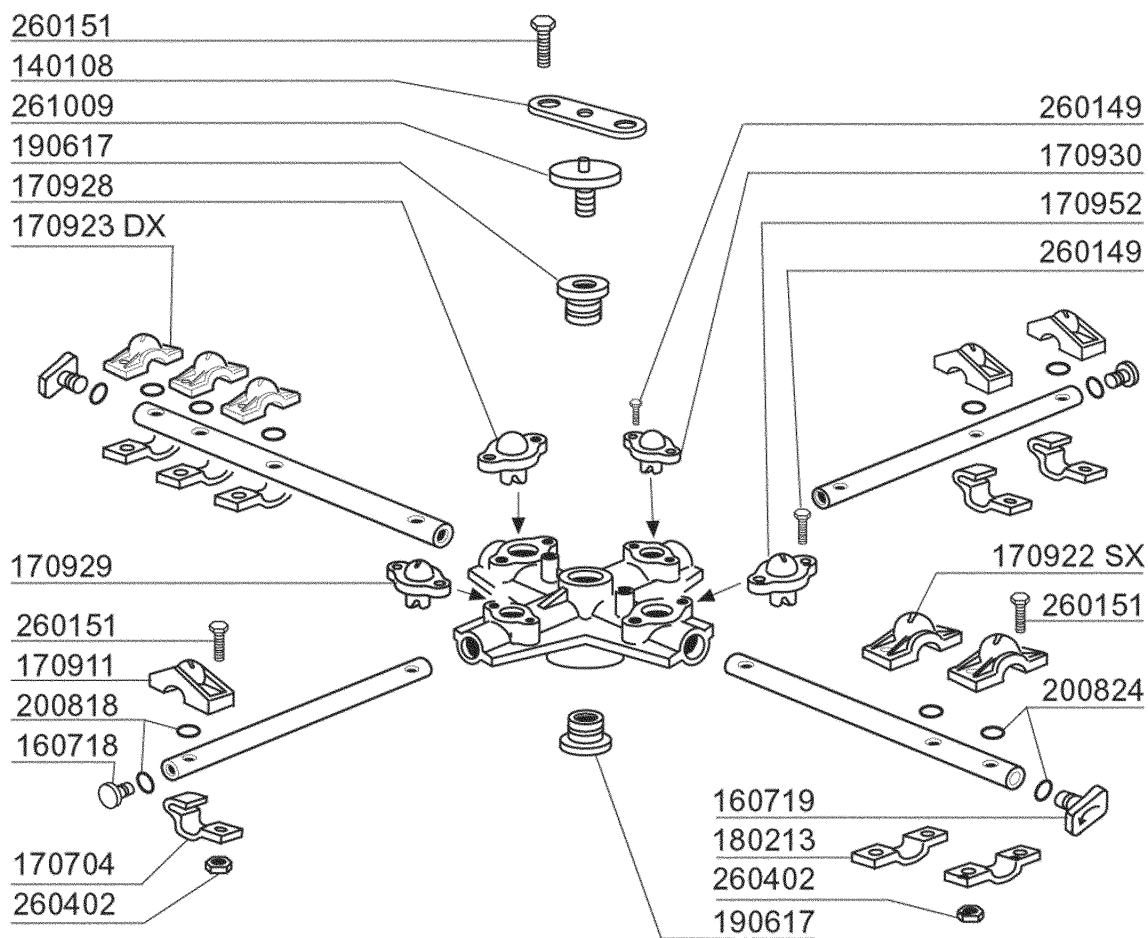

## 2 - Hood

CODE	DESCRIPTION
150838	CABLE HOLDER FOR BHC
160542	SCREW SUPPORT
160720	PLUG HEYCO D.8
160788	PLUG
160789	NUT
160838	SLIDING WASHER TIE ROD FC
160905	SLIDING PLATE F. TIE ROD
180506	DOOR CATCH BR-BC-FC
190619	DOOR CATCH B-F-R
190657	RACK STOP BHC
200415	AIR TRAP GASKET -F2 18,5X10X3
200433	SPONGY RUBBER RECT. 6X2,5 ADHE
200943	GASKET
200945	DOOR GASKET BHC
210207	FOOT BHC
210405	PLUG FOR HANDLE
260104	STAINL.ST TE-SCREW A2 6X16 UNI
260126	SCREW TE 5X12
260138	SCREW TE 4X10
260139	SCREW TE 5X16
260238	M4 X 10 MUSH/HD SCREW
260326	SCREW TS 5X10
260404	STAINLESS STEEL NUTS D6 UNI 55
260414	SELF-LOCKING NUT M5
260418	SELF-LOCKING NUT M4
260503	STAINL.STEEL FLAT WASHER D5 UN
260511	GROWER WASHER D.5
260512	ST/ST GROWER WASHER D6
260712	SCREW 2,9X9,5
260713	SCREW 3,9X16
260714	SCREW 4,2X19
261013	SCREW
261015	SCREW 3,9X13
322381	TOP PANEL
322710	RACK GUIDE FOR BHC-S
323037	PANEL FOR DOOR
323038	PANEL
330235	ROD FOR BHC DOOR
331079	DOOR HANDLE
342087	PIN
342701	PIN FOR TIE ROD
351400	PANEL
351401	PANEL
351748	FRONT PANEL
351953	BACK PANEL
390179	PANEL
390712	BUSH
411010	DOOR MAGNET
450234	SPRING
450821	SPRING CLIP FASTENER SNU 3634
450829	DOOR BRACKET BHC
450831	SCREW SUPPORT
463158	PLATE

#### 4 - Wash arm

CODE	DESCRIPTION
140108	PLATE FOR WASH ARM
160718	PLUG F. RINSE ARM F2-C34M
160719	PLUG FOR WASH ARM D.18
170704	RINSE NOZZLE BOTTOM F-B-C33
170911	RINSE JET B23-F2-C34
170922	WASH JET LEFT DLX-ULX
170923	WASH JET RIGHT ULX-DLX
170928	IDLE JET F2-C-GRAY
170929	RINSE JET F2-C-GRAY
170930	IDLE JET F2-C-GRAY
170952	WASH JET BC HR
180213	FLANGE F.JET LOCKING F2-C34
190617	BUSH
191022	WASH ARM CENTRAL CROSS F-B
191055	CENTRAL CROSS F.UPPER WASH ARM
200818	O-RING 1,78 X 6,75 X 10,31
200824	O-RING 1,78X12,42X15,98
260149	SCREW TE 4X25
260151	SCREW TE 4X12
260402	STAINLESS STEEL NUT D4 UNI 55
261009	RETAIN.SCREW FOR WASH-RINSE AR
420563	ARM BHC-S
420564	ARM BHC-S

# 5 - Rinse assembly