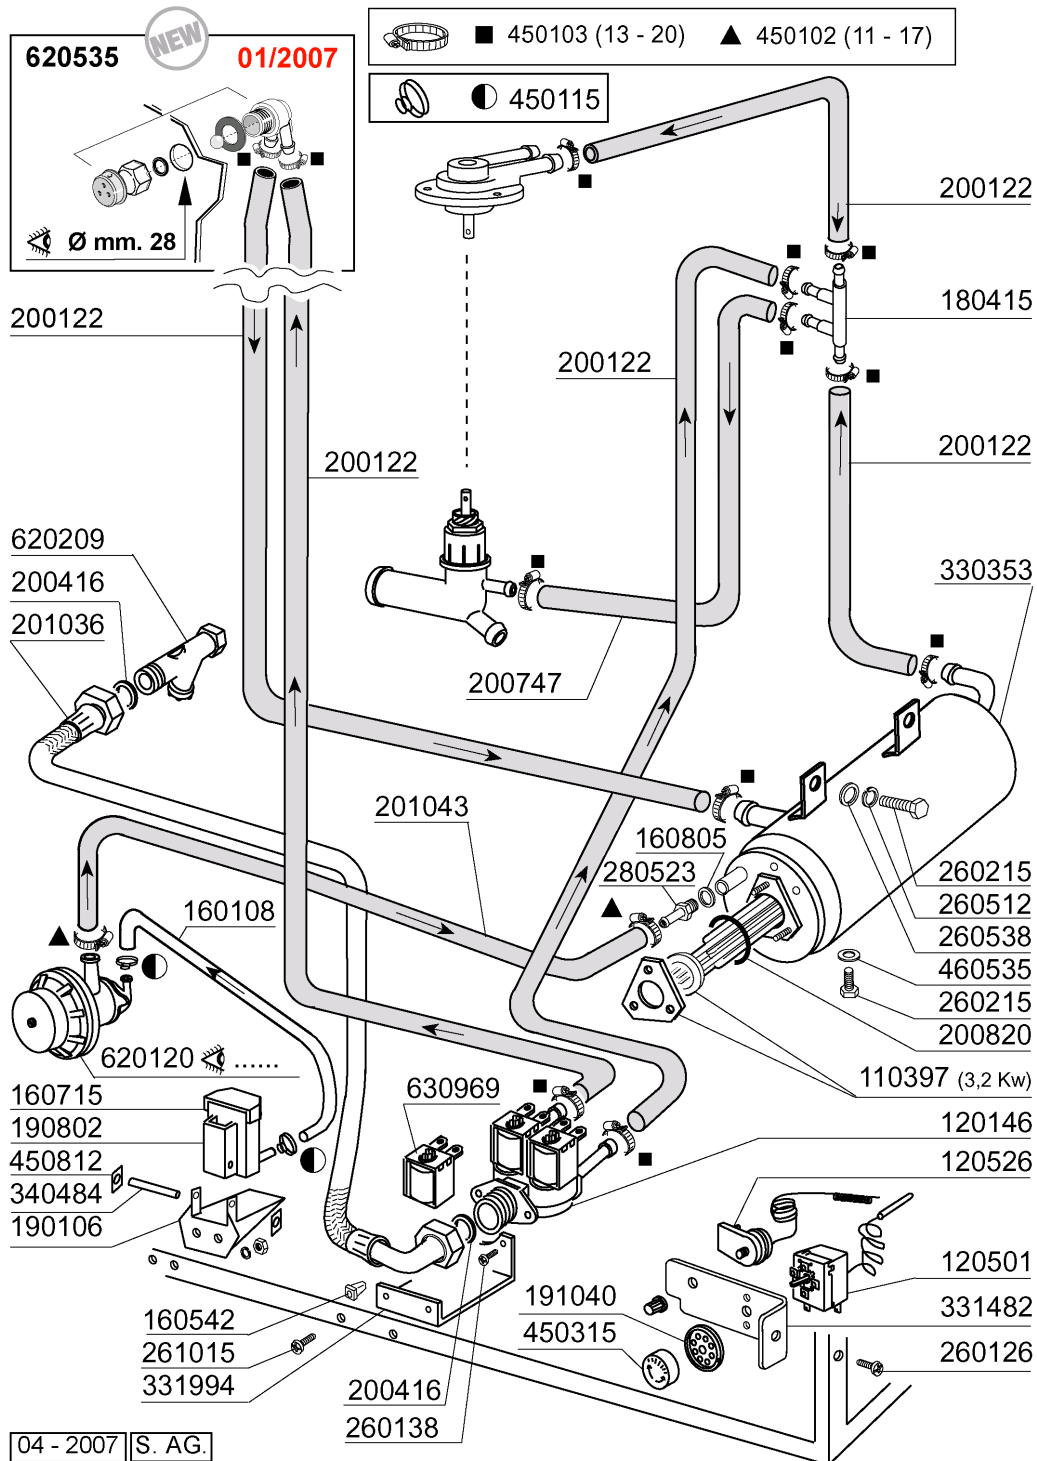

5 - Rinse assembly