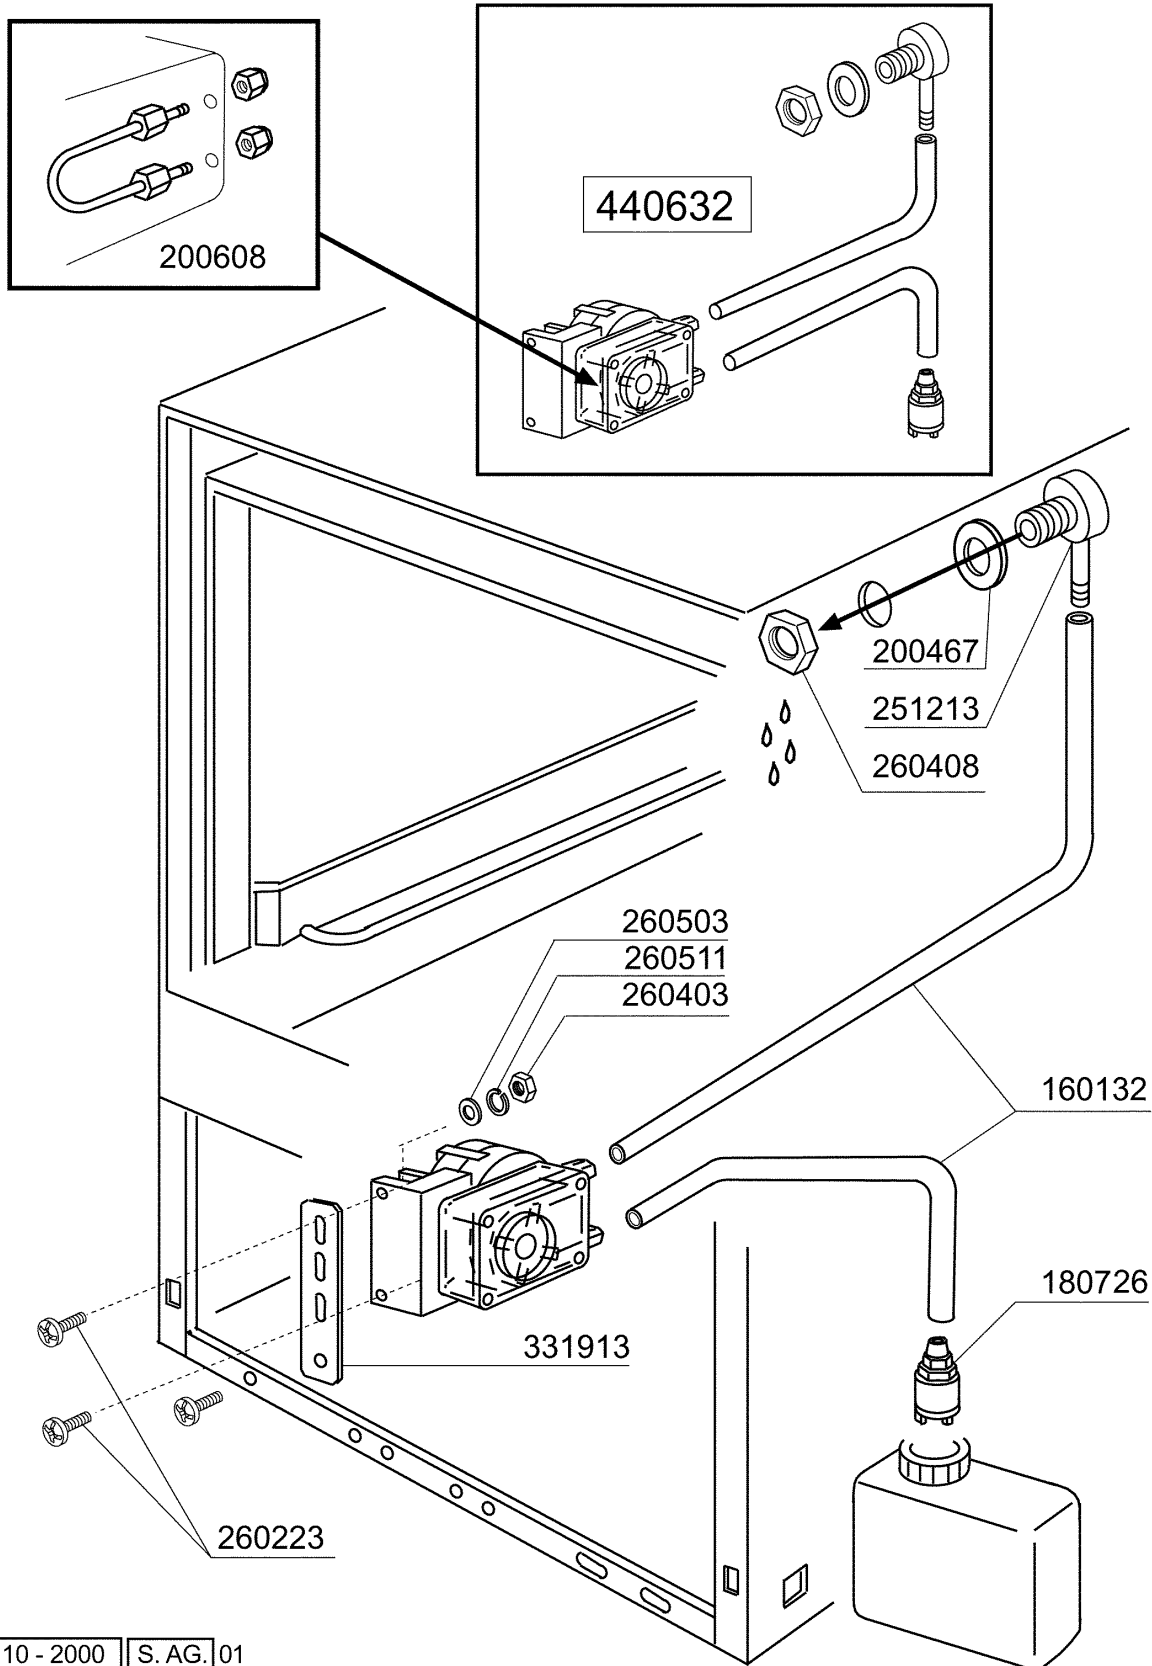

## 7 - Control box

CODE	DESCRIPTION
112752	WIRING BHC25
120279	TIMER 120" BR-BC
120346	DOOR MICROSWITCH WITH MAGNET
120712	2-POLES SWITCH 16AMP
130157	GREEN LED FOR BR-BC-C-SERIES -
130310	TERMINAL BLOCK 3 POSITIONS
130449	PUSH BUTTON BR-BC-FC
130629	PRESSURE SWITCH 1L30-12
130704	GREEN COLOUR.IND.LAMP COVER
150833	CABLE HOLDER BC/BR
160121	HOSE EPDM D. 5 X 9
160733	BLANK PLATES
190140	BUTTON HOLDER BR-BC-FC
200945	DOOR GASKET BHC
260202	SCREW TCP 3X16
260248	SPECIAL SCREW TB 5X12
260501	STAINL.STEEL FLAT WASHER D3 UN
260509	GROWER WASHER D.3
260701	SCREW 3,5X9,5
290824	DISTANCE PIECE FOR BR-BC-FC SW
341716	SUPPORT FOR ELECTR. PANEL BR-B
351809	CONTROL PANEL SUPPORT
440817	SNAP RING LSCB/1853/17/00
450115	ELASTIC CLAMP D.8,3/7,8
450120	ZINC CLAMP FOR HOSE D.7
450137	COLLAR CONNECTION WITH BASE 31
450323	KNOB FOR BC-BR-C95-C155
450326	PUSH BUTTON "CYCLE" GREEN
450332	COLD RINSE SWITCH
461051	PLATE BR-BC-FC43
631209	ANTI-NOISE FILTER
631216	CAPACITOR 6.3 MF 450V

## 8 - Rinse aid injector

CODE	DESCRIPTION
160714	PLUG FOR RINSE AID INJECTOR MO
170701	LOCK NUT 1/2" F.INJECTOR
180306	NIPPLE F.RINSE AID INJECTOR
190107	COVER FOR RINSE AID DISPENSER
190108	VOLUTE FOR RINSE AID DISPENSER
190803	GASKET SUPPORT RING F.INJECT
191018	FILTER SUPPORT RINSE AID INJEC
200444	SUCTION VALVE RINSE INJECTOR
200816	O-RING 2,5X59,2X64,2 RINSE INJ
200825	O-RING 3X5X11 RINSE INJECTOR
200861	O-RING 14X18X2
260142	SCREW TE 4X16
260213	SCREW TCP 5X25
260402	STAINLESS STEEL NUT D4 UNI 55
260404	STAINLESS STEEL NUTS D6 UNI 55
260512	ST/ST GROWER WASHER D6
330543	FILTER RINSE AID INJECTOR D.17
340483	PISTON FOR RINSE AID DISPENSER
381105	DIAPHRAGME DISC
440405	GASKET FOR RINSE AID INJ.
450214	SPRING RINSE AID INJECTOR
620120	RINSE AID INJECTOR
630614	DIAPHRAGM RINSE INJECTOR

**9 - Rack**

<b>CODE</b>	<b>DESCRIPTION</b>
520137	COMBINATION RACK 350X350X170H
520631	SAUCERS INSERT
660519	2-PLACES CUTLERY HOLDER

10 - Detergent dispenser

10 - 2000 S. AG. 01

**10 - Detergent dispenser**